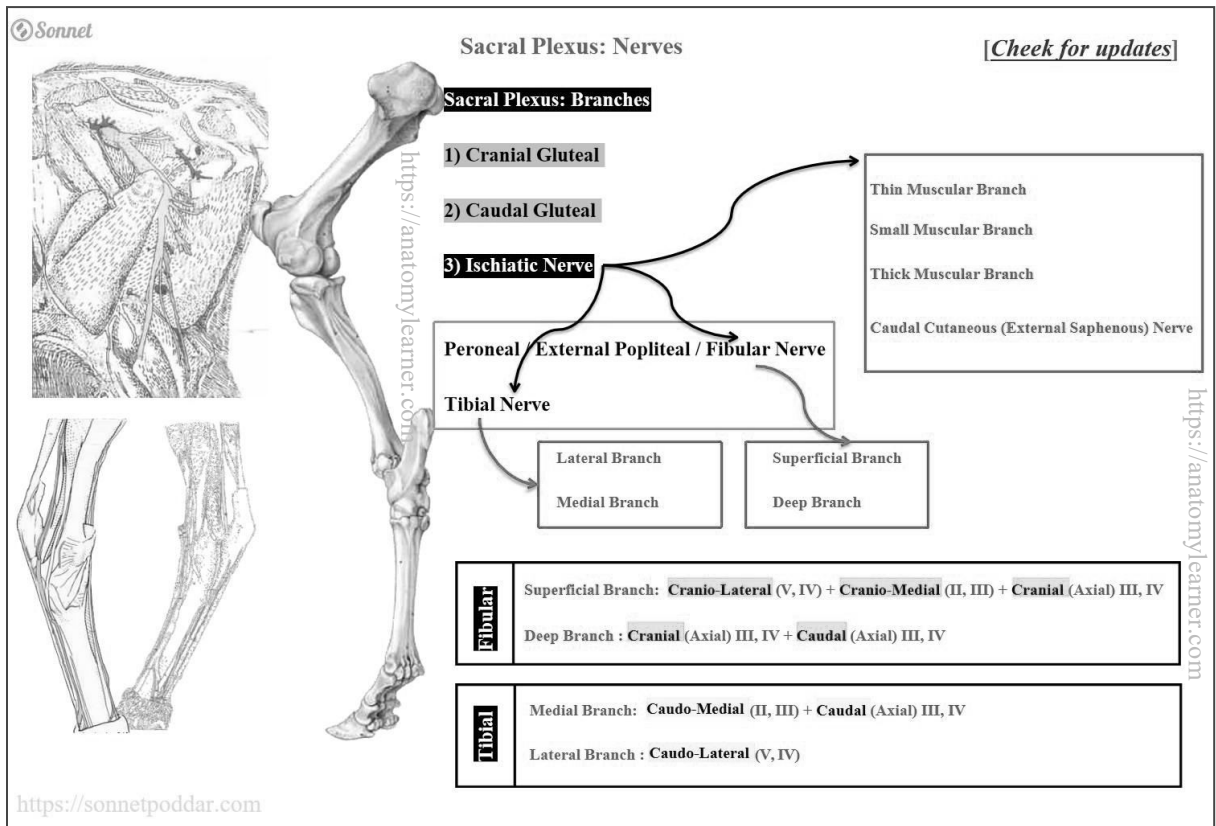

<https://anatomylearner.com>

<https://sonnetpoddar.com>

Course of the Ulnar Nerve **[Check for updates]**

Shoulder	<p>Origin: Last Cervical + First Thoracic Spinal Nerve (Ventral Branch)</p> <p>Descends: Medial Face of the Axillary Artery with Median Nerve</p>
Arm	<p>(Medially + Caudally): Median + Ulnar Nerves = Common Sheath</p> <p>Middle of the Arm : Ulnar Nerve Separates from the Median Nerve</p>
Forearm	<p>Descends Between: Ulnaris Lateralis and Flexor Carpi Ulnaris Muscles</p>
Manus	<p>ACCESSORY CARPAL: Divided (Slightly Proximally)</p> <ul style="list-style-type: none"> Dorsal + Palmar Branches Pass Between: Tendons of UL+FCU CARPUS: Palmo-Lateral Aspect METACARPUS: Dorso-Lateral Aspect Dorsal Common Digital Nerve IV (Fetlock) Lateral Accessory Digital Nerve V Dorsal Proper Digital Nerve IV (Abxial) <ul style="list-style-type: none"> DEEP + SUPERFICIAL CARPUS: Joins with Median (CB) METACARPUS: Palmar Aspect Palmar Common Digital Nerve IV (Fetlock) Lateral Accessory Digital Nerve V Palmar Proper Digital Nerve IV (Abxial) <p>Cranio-Lateral + Cranio-Medial</p>

<https://anatomylearner.com>

<https://sonnetpoddar.com>

[Check for updates]

[Check for updates]

Fibular: Origin + Course [Check for updates]

THIGH	Cranially Under Gluteobiceps Muscle ↓ AT MIDDLE OF THIGH: Descends along the Lateral Aspect of Gastrocnemius Muscle
LEG	(Further Between) ↓ Fibularis Longus + Extensor Digitorum Lateralis Muscles (Divides) ↓ SUPERFICIAL + DEEP Braches ↓ MIDDLE OF THE LEG: Deep Face of Fibularis Longus
PES	DORSAL SURFACE OF TARSAL / METATARSUS ↓ Dorsal Common Digital Nerve IV (Fetlock) → Lateral Accessory Nerve V → Dorsal Proper Digital Nerve IV (Abaxial) ↓ Dorsal Common Digital Nerve III → Dorsal Proper Digital Nerve III ↓ Dorsal Common Digital Nerve II → Medial Accessory Nerve II → Dorsal Proper Digital Nerve III