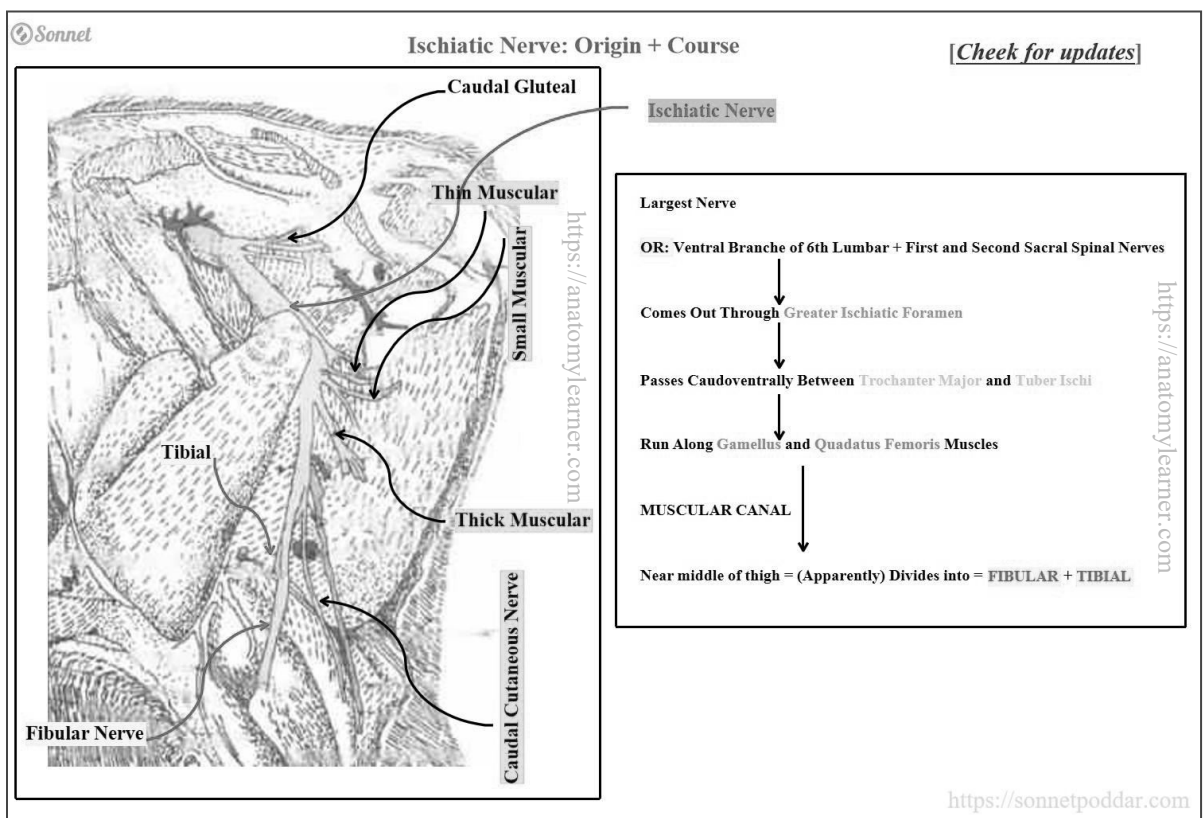

<https://anatomylearner.com>

<https://sonnetpoddar.com>

Course of the Ulnar Nerve **[Check for updates]**

Shoulder	<p>Origin: Last Cervical + First Thoracic Spinal Nerve (Ventral Branch)</p> <p>Descends: Medial Face of the Axillary Artery with Median Nerve</p>
Arm	<p>(Medially + Caudally): Median + Ulnar Nerves = Common Sheath</p> <p>Middle of the Arm : Ulnar Nerve Separates from the Median Nerve</p>
Forearm	<p>Descends Between: Ulnaris Lateralis and Flexor Carpi Ulnaris Muscles</p>
Manus	<p>ACCESSORY CARPAL: Divided (Slightly Proximally)</p> <ul style="list-style-type: none"> Dorsal + Palmar Branches Pass Between: Tendons of UL+FCU CARPUS: Palmo-Lateral Aspect METACARPUS: Dorso-Lateral Aspect Dorsal Common Digital Nerve IV (Fetlock) Lateral Accessory Digital Nerve V Dorsal Proper Digital Nerve IV (Abxial) <ul style="list-style-type: none"> DEEP + SUPERFICIAL CARPUS: Joins with Median (CB) METACARPUS: Palmar Aspect Palmar Common Digital Nerve IV (Fetlock) Lateral Accessory Digital Nerve V Palmar Proper Digital Nerve IV (Abxial) <p>Cranio-Lateral + Cranio-Medial</p>

<https://anatomylearner.com>

<https://sonnetpoddar.com>

[Check for updates]

[Check for updates]

Fibular: Origin + Course [Check for updates]

THIGH	Cranially Under Gluteobiceps Muscle ↓ AT MIDDLE OF THIGH: Descends along the Lateral Aspect of Gastrocnemius Muscle
LEG	(Further Between) ↓ Fibularis Longus + Extensor Digitorum Lateralis Muscles (Divides) ↓ SUPERFICIAL + DEEP Braches ↓ MIDDLE OF THE LEG: Deep Face of Fibularis Longus
PES	DORSAL SURFACE OF TARSAL / METATARSUS ↓ Dorsal Common Digital Nerve IV (Fetlock) → Lateral Accessory Nerve V → Dorsal Proper Digital Nerve IV (Abaxial) ↓ Dorsal Common Digital Nerve III → Dorsal Proper Digital Nerve III ↓ Dorsal Common Digital Nerve II → Medial Accessory Nerve II → Dorsal Proper Digital Nerve III